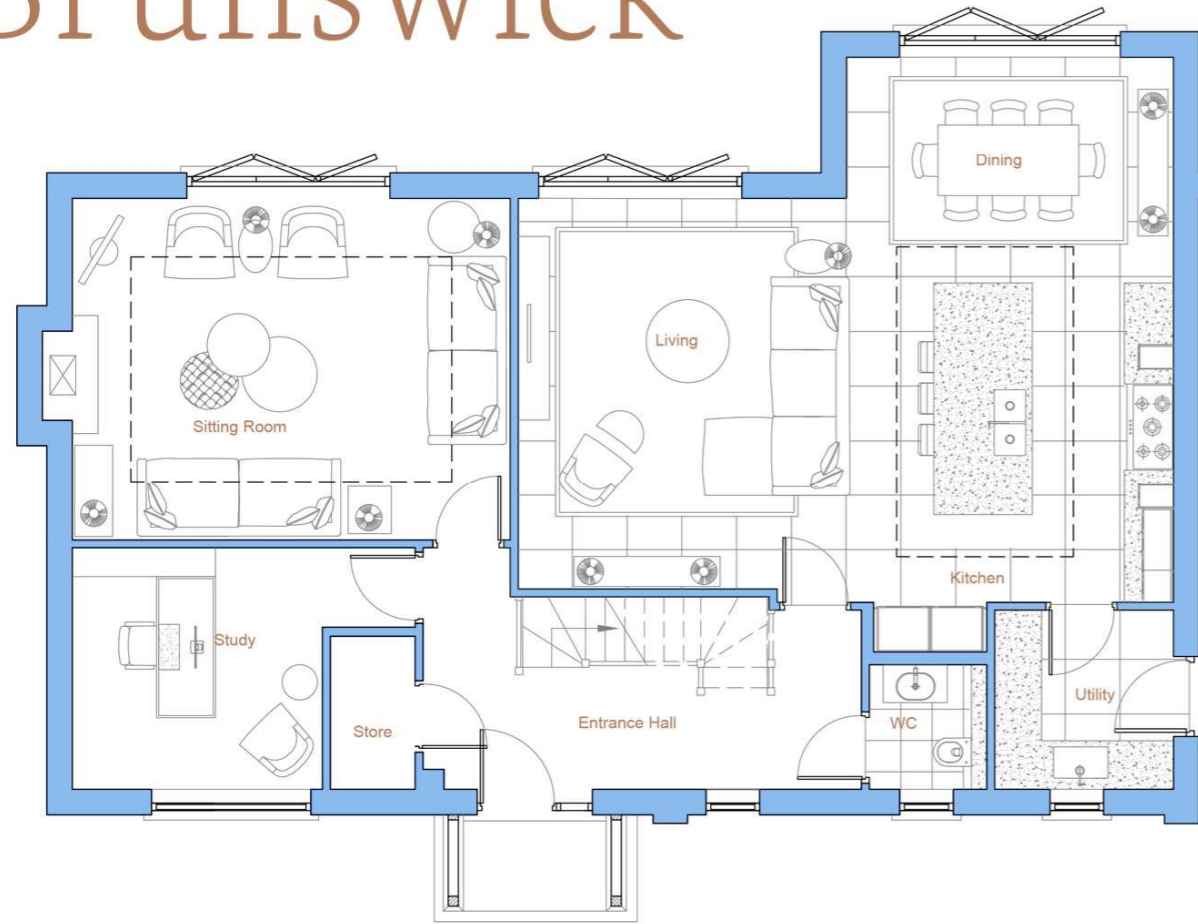

Brunswick

GROUND FLOOR

Room	Size (m)	Size (ft)
Sitting Room	5.6 x 4.4m	18.3 x 14.4ft
Living Area	4.2 x 5.0m	13.7 x 16.4ft
Dining Area	4.2 x 2.9m	13.7 x 9.5ft
Kitchen	4.2 x 4.1m	13.7 x 13.4ft
Utility	2.3 x 2.3m	7.5 x 7.5ft
Study	4.4 x 3.1m	14.4 x 10.1ft

FIRST FLOOR

Room	Size (m)	Size (ft)
Bedroom 1	3.6 x 5.0m	11.8 x 16.4ft
Bed 1 En-suite	1.8 x 3.8m	5.9 x 12.4ft
Bedroom 2	3.1 x 4.3m	10.1 x 14.1ft
Bed 2 En-suite	1.2 x 2.5m	3.9 x 8.2ft
Bedroom 3	4.5 x 3.1m	14.7 x 10.1ft
Bedroom 4	3.7 x 3.0m	12.1 x 9.8ft
Bedroom 5	3.9 x 2.5m	12.7 x 8.2ft
Family Bathroom	3.0 x 1.8m	9.8 x 5.9ft
Work Unit	6.2 x 5.3m	20.3 x 17.3ft