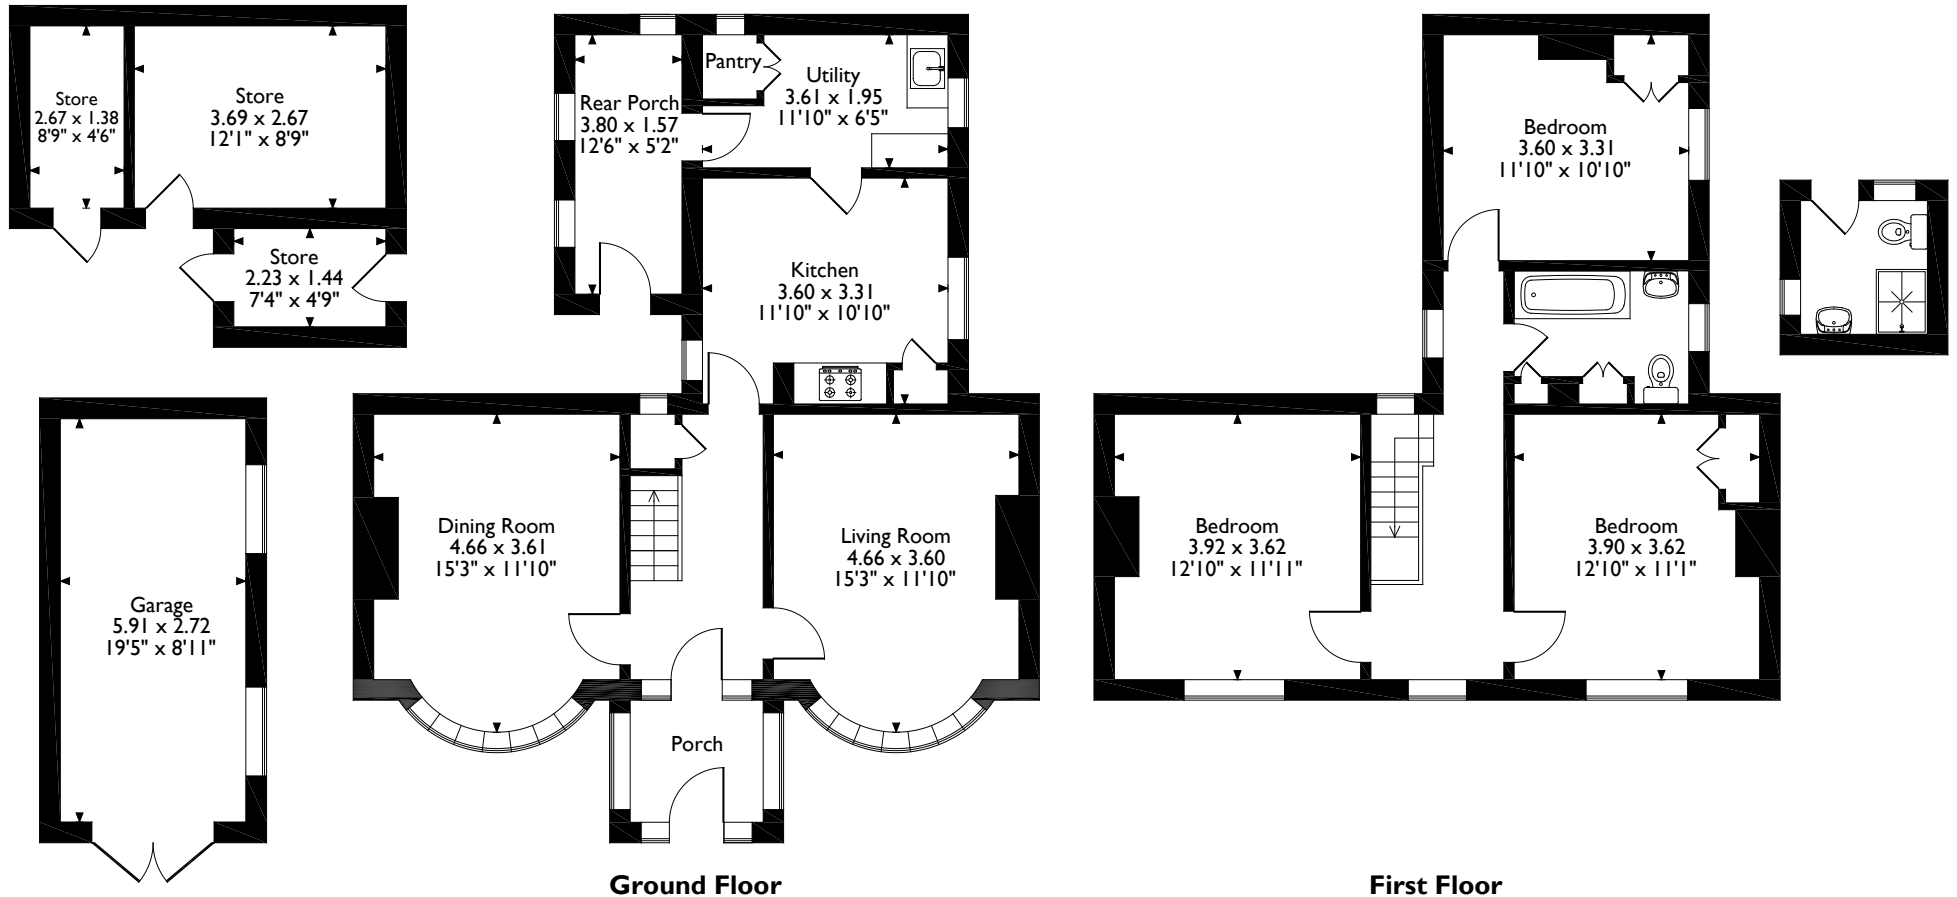

Lixwm, Holywell

Approximate Gross Internal Area
Main House = 128 Sq M/1378 Sq Ft
Garage/Stores = 38 Sq M/409 Sq Ft
Total = 166 Sq M/1787 Sq Ft

Please note that the location of doors, windows and other items are approximate and this floorplan is to be used for illustrative purposes only. Unauthorized reproduction is prohibited.